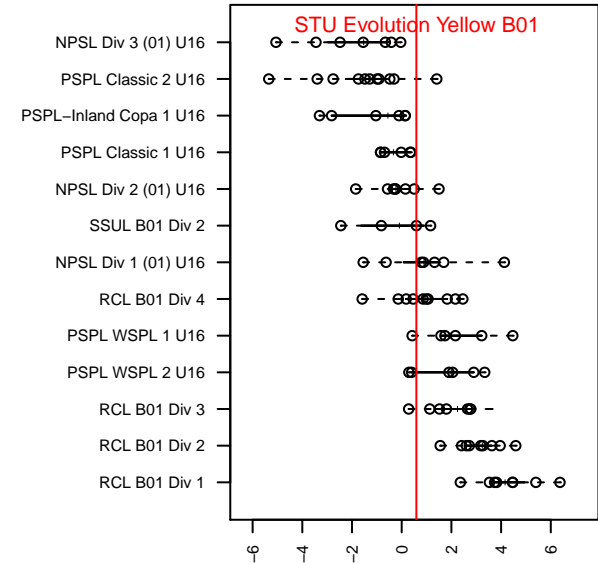

STU Evolution Yellow B01

South Tacoma United
 Tacoma, WA
 B01 total strength=1350
 attack=7.85 defense=5.76
 fall league = SSUL B01 Div 2

alt names used:
 Evolution 01 Yellow BU16
 STU Evolution B01 Yellow
 STU Evolution B01 Yellow

Venues played:
 2016 Sounders FC Cup BU16 Silver
 2016 SSUL B01 Division 2
 2016 Founders Cup B01 Div A

STU Evolution Yellow B01
 Dots are actual minus expected GF (blue circles) and GA (red triangles).
 Blue line is smoothed change in attack strength. Red is smoothed change in defense strength.

**attack and defense variance (black dot)
relative to other teams
and top 10 in region**

**attack and defense rating
relative to others at age
and all opponents in last 13 months**

Performance relative to 13 month average